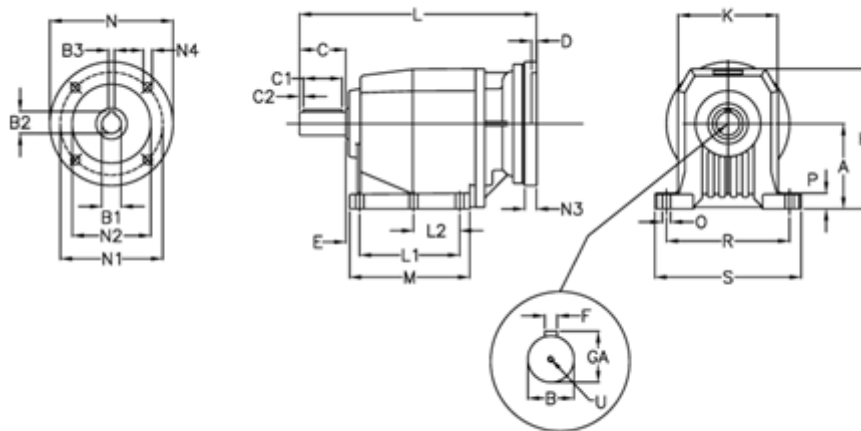

Article number: 40600802221250

Description: Helical gearbox
C802P-22,2-P132B5

Measures

A = 250	D = 5.0	L2 = 0.0	P = 35
B = 80	E = 33	M = 277.0	R = 370
B1 = 38	F = 22	N = 300	S = 440
B2 = 41.3	GA = 85.0	N1 = 265	U = M20x42
B3 = 10	H = 420	N2 = 230	
C = 140	K = 320	N3 = 16	
C1 = 110	L = 579.5	N4 = 14	
C2 = 15	L1 = 210.0	O = 26	